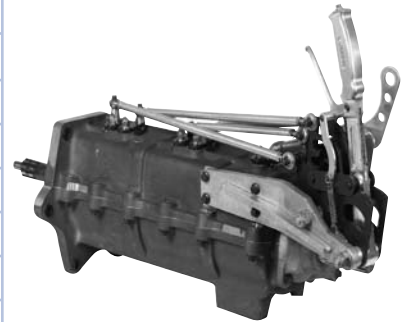

G-FORCE RACING TRANSMISSIONS

GF5R 5 Speed *(aluminum case standard)*

Clutch assisted transmission

$5,500.00 with a standard mount H-pattern or V-gate Long shifter

$5,600.00 with a rollover mount H-pattern Long shifter

Clutchless transmission

$5,900.00 with an H-pattern or V-Gate Long shifter

$7,300.00 with a Long Air shifter

Options for GF5R

$400.00 Torsion Bar option

$250.00 Magnesium case (10 lbs lighter)

$250.00 R.E.M. micro polished gears for reduced friction

$200.00 Mark Williams Hardened slip yoke

$150.00 Pistol Grip shifter option (V-Gate only)

$200.00 Custom shifter mount & rods

GF2000 5 Speed *(magnesium case & steel shifter standard)*

$6,900.00 with standard mount V-gate Long shifter

$7,600.00 with a Long air shifter (solenoid & bottle not included)

Options for GF2000

$400.00 Titanium shifter

$250.00 R.E.M. micro polished gear for reduced friction

$150.00 Gun Drilled shafts option (3 lbs lighter)

$200.00 Mark Williams Hardened slip yoke

$150.00 Pistol Grip shifter option (V-Gate only)

$200.00 Custom shifter mount & rods

GF4A 4 Speed

Clutch assisted (only)

Call for Pricing with an H-pattern or V-gate Long shifter

Options for GF4A

Call for Pricing R.E.M. micro polished gears for reduced friction

Call for Pricing Mark Williams hardened slip yoke

Call for Pricing Pistol Grip shifter option (V-Gate only)

Call for Pricing Custom shifter mount & rods

G-Force Racing Transmissions
150 N. Grant Street
Cleona, PA 17042
(717) 202.8367 / Fax (717) 202.8373
www.gforcetransmissions.com

Long Shifters
150 N. Grant Street
Cleona, PA 17042
(717) 202.8374 / Fax (717) 202.8372
www.longshifters.com